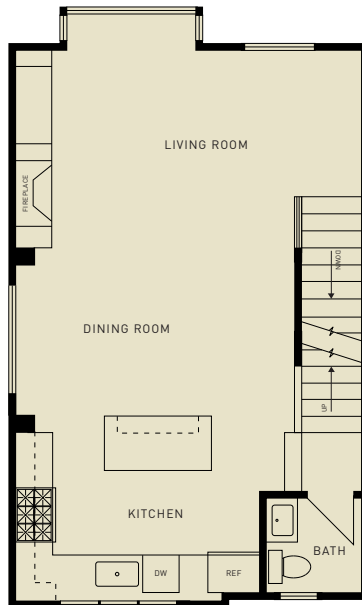

LEVEL 1

LEVEL 2

LEVEL 3

LEVEL 4

PLAN 1

1,615 heated sq. ft. • Roof Deck: 372 sq. ft. • Garage: 200 sq. ft.