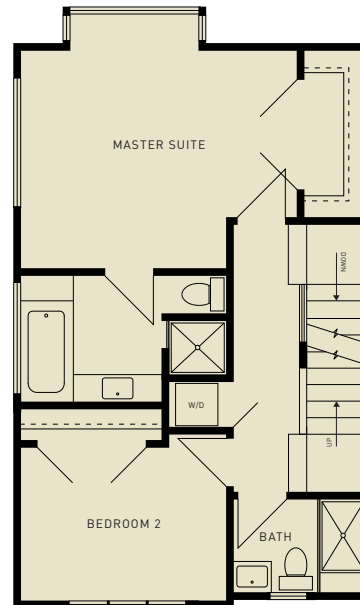

LEVEL 1

LEVEL 2

LEVEL 3

LEVEL 4

PLAN 1

1,615 heated sq. ft. • Roof Deck: 372 sq. ft. • Garage: 200 sq. ft.