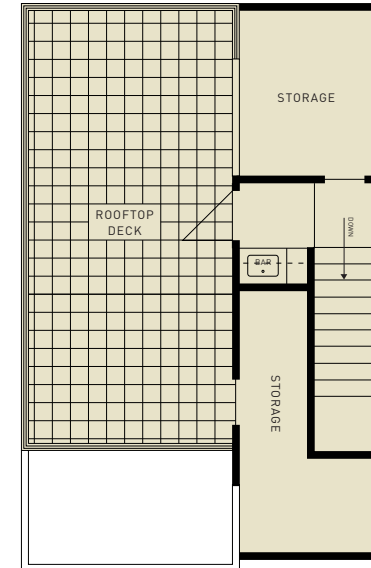

LEVEL 1

LEVEL 2

LEVEL 3

LEVEL 4

PLAN 1

1,615 heated sq. ft. • Roof Deck: 372 sq. ft. • Garage: 200 sq. ft.