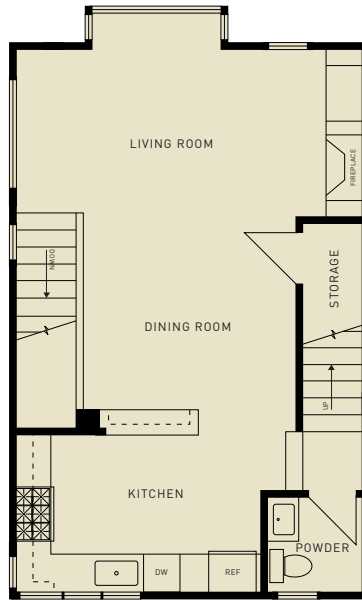

LEVEL 1

LEVEL 2

LEVEL 3

LEVEL 4

PLAN 2

1,615 heated sq. ft. • Roof Deck: 372 sq. ft. • Garage: 200 sq. ft.