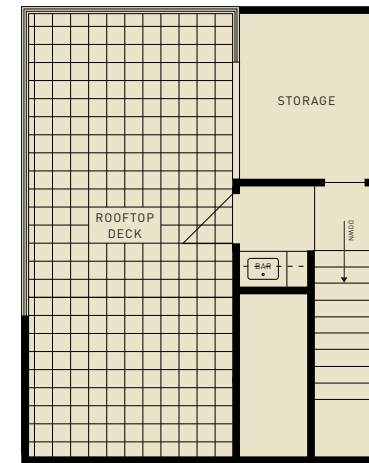

LEVEL 1

LEVEL 2

LEVEL 3

LEVEL 4

PLAN 2

1,615 heated sq. ft. • Roof Deck: 372 sq. ft. • Garage: 200 sq. ft.