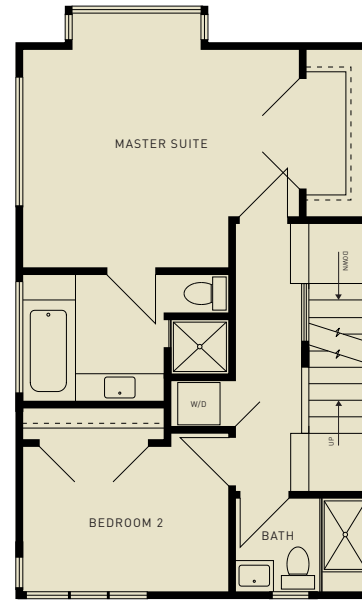

LEVEL 1

LEVEL 2

LEVEL 3

LEVEL 4

PLAN 2

1,615 heated sq. ft. • Roof Deck: 372 sq. ft. • Garage: 200 sq. ft.