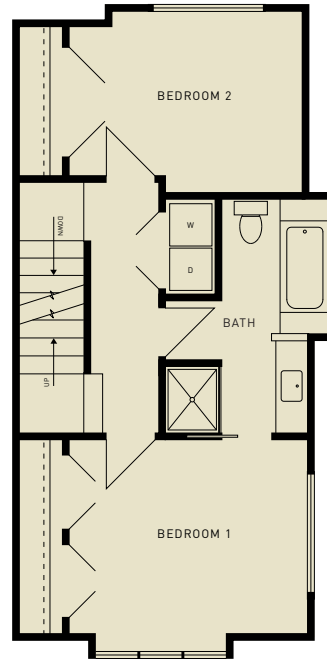

LEVEL 1

LEVEL 2

LEVEL 3

LEVEL 4

PLAN 3

1,478 heated sq. ft. • Roof Deck: 148 sq. ft. • Garage: 483 sq. ft.