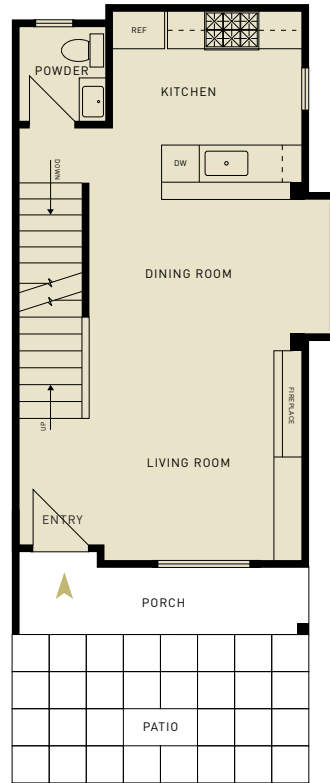

LEVEL 1

LEVEL 2

LEVEL 3

LEVEL 4

PLAN 3

1,478 heated sq. ft. • Roof Deck: 148 sq. ft. • Garage: 483 sq. ft.